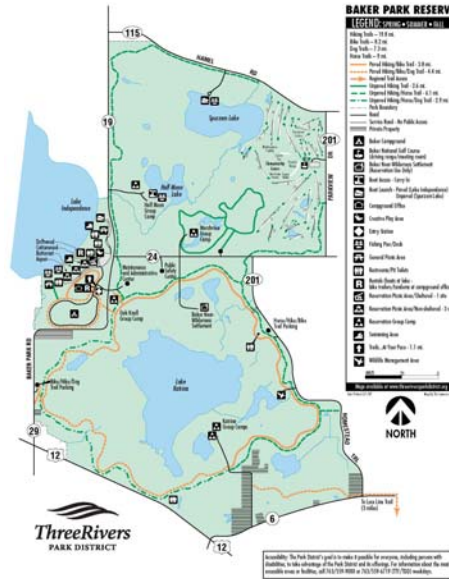

REGIONAL & STATE PARKS IN MEDINA

BAKER PARK RESERVE

2301 County Road 19
www.threeriversparkdistrict.org

- Golf Course
- Horse Trails
- Hiking Trails
- Public Beach
- Camping
- Cross Country Skiing
- Designated Dog Areas
- Boat Rentals

WOLFELD WOODS

SCIENTIFIC & NATURAL AREA

Access from Trinity Lutheran Church Parking Lot:
 2060 Sixth Avenue North, Long Lake, MN 55356
www.wolfeldwoods.org

- Horse Trails
- Hiking Trails
- Cross Country Skiing
- Scheduled Activities

MEDINA MORNINGSIDE PARK

2522 Bobolink Road

- Baseball Field
- Basketball Hoop
- Picnic Shelter
- Playground Equipment

LAKESHORE PARK

2975 Lakeshore Avenue

- Fishing Pier
- Lake Access; Restricted Parking
- Picnic Shelter
- Playground Equipment

MAPLE PARK

4400 Maple Street

- Softball Field
- Open Playfield
- Sledding Hill

HOLY NAME PARK

400 County Road 24

- Natural Area
- Holy Name Lake
- Fishing
- Picnic Tables & Benches
- Historical Marker

Seasonal restrooms are available at all city parks from May through September