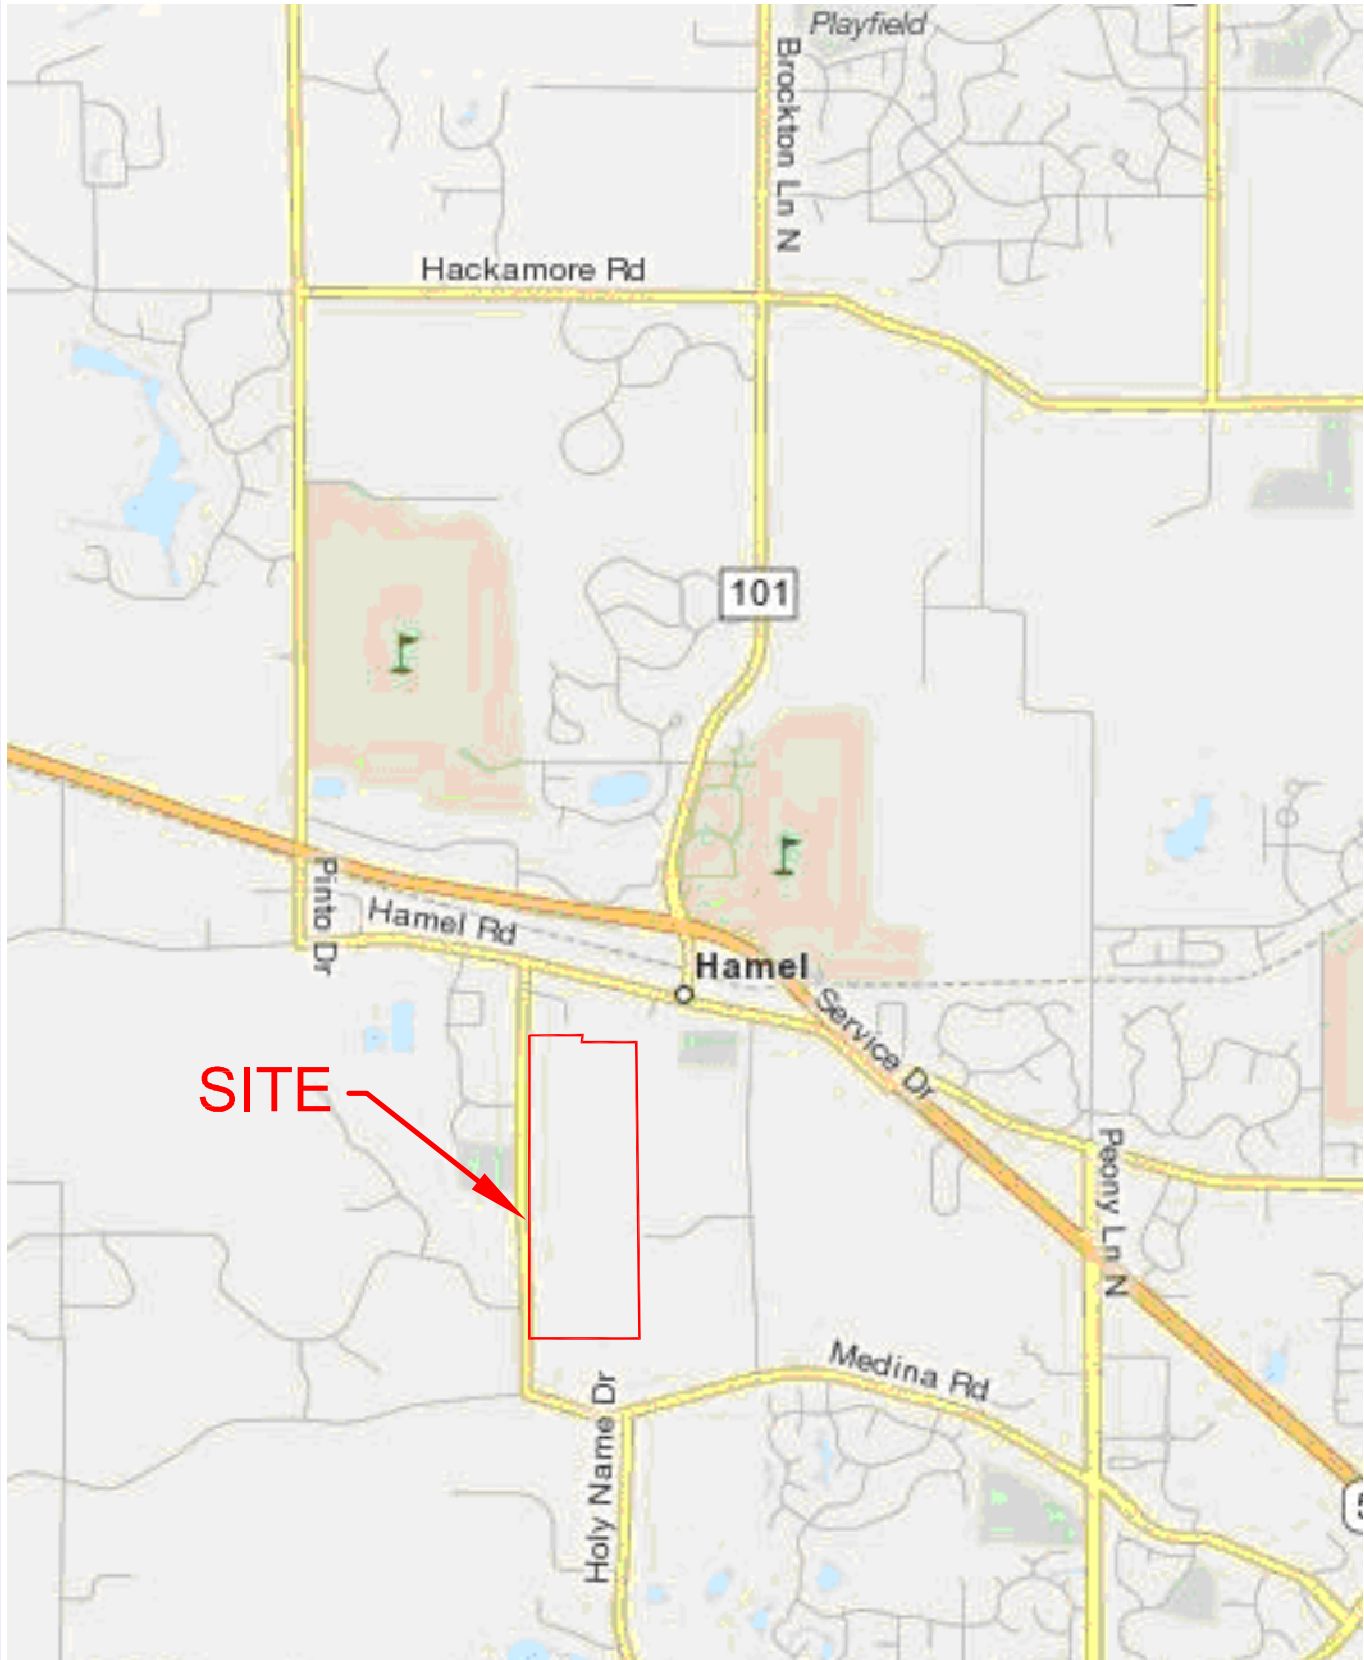

MAPQUEST.COM MAP

SITE